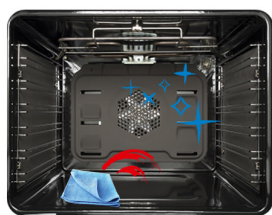

BBO60S0MB

82 L Gross Capacity Multifunction Built-in Oven

Multifunctional Cooking - Bake perfect cupcakes, roast a delicious Sunday dinner or use the grill to make a hearty but healthy breakfast. A multi-function oven provides you with the ultimate in cooking flexibility by combining a fan and conventional oven, a grill and a host of different cooking functions.

Large Capacity - We understand how busy your home life can get and how important it is to be able to cook more food in one go. Our large capacity ovens come in a huge 82 litres gross capacity, so you can cook everything you need for your family & friends.

Easy Clean Interior - Offering an easy cleaning solution, the interior back has catalytic liners, absorbing grease & dirt. Cleaning your oven's door is easier than ever with the easy-to-remove inner glass door. Free of bolts, you can comfortably slide the glass door out to help you clean even those hard-to-reach spots.

Telescopic Shelf System - Move heavy dishes in and out of your oven comfortably and safely thanks to our fully extendable telescopic wire shelves. The full extension telescopic shelf comes out of the oven completely - for maximum ease. Partial telescopic shelves come 2/3 of the way out.

Plug & Go - Simply plug in your oven to any standard power point and start cooking. No need for an electrician to install it for you.