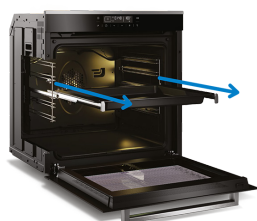

Easy Clean Interior - Offering an easy cleaning solution, the interior back has catalytic liners, absorbing grease & dirt. Cleaning your oven's door is easier than ever with the easy-to-remove inner glass door. Free of bolts, you can comfortably slide the glass door out to help you clean even those hard-to-reach spots.