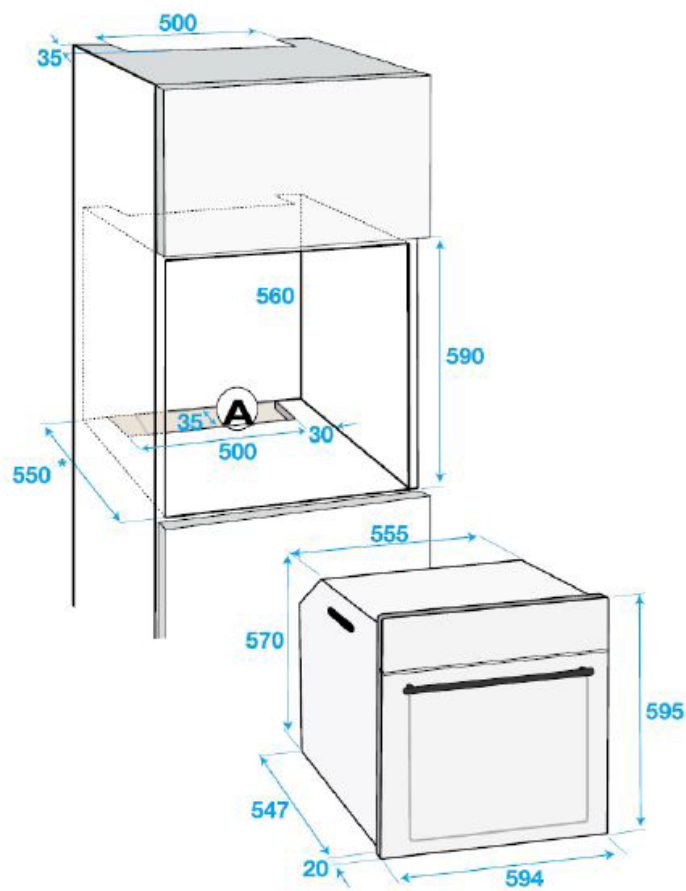

### Dimensions & Weights

Built-in dimensions (cabinet):	
Height:	600 mm
Width:	560 mm
Depth:	550 mm
Built-in dimensions (under bench):	
Height:	590 mm
Width:	560 mm
Depth:	550 mm
Unpacked Weight:	33.9 kg
Packaged Height:	655 mm
Packaged Width:	660 mm
Packaged Depth:	660 mm
Packaged Weight:	36.3 kg

**Telescopic Shelf System** - Move heavy dishes in and out of your oven comfortably and safely thanks to our fully extendable telescopic wire shelves. The full extension telescopic shelf comes out of the oven completely - for maximum ease. Partial telescopic shelves come 2/3 of the way out.

### Cabinet Dimensions